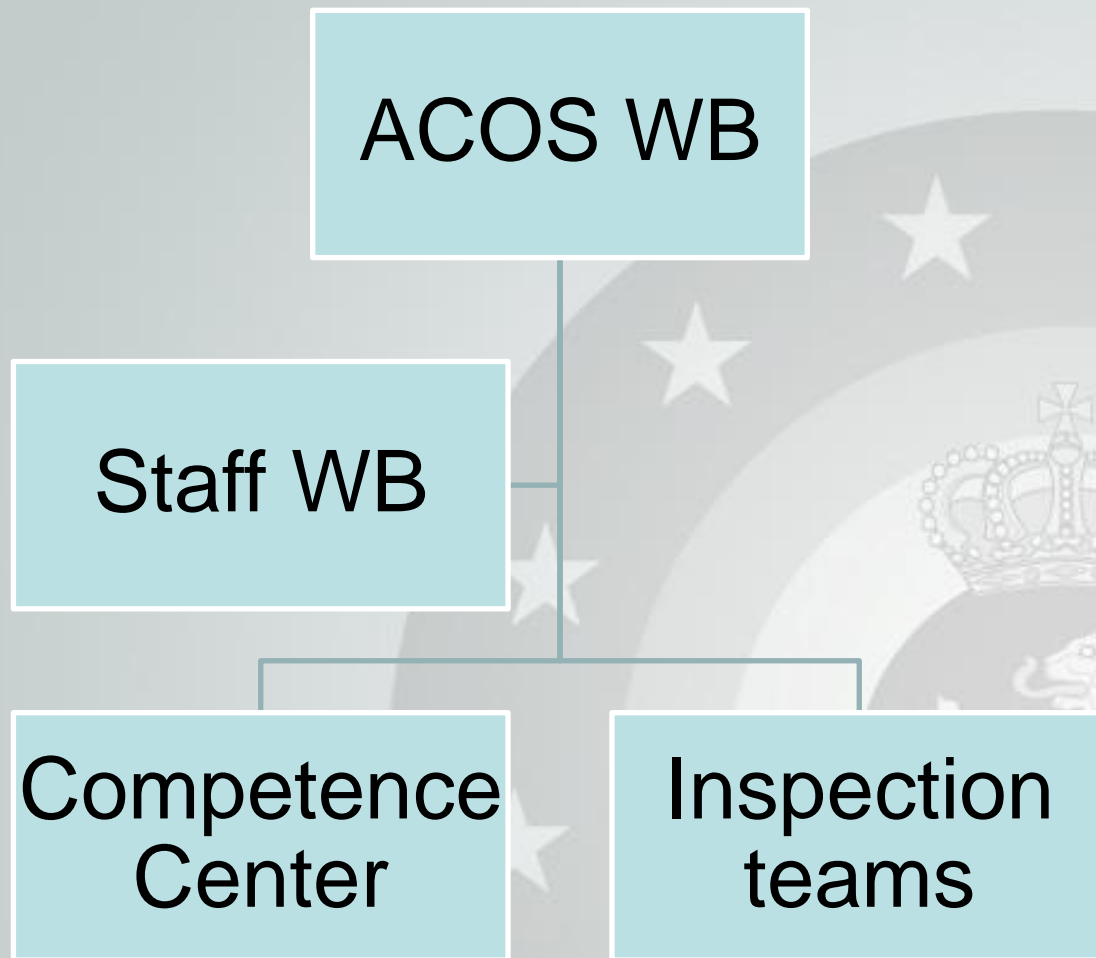

 <p>DEFENSIE LA DÉFENSE</p> <p>VOORRANG AAN VREDE PRIORITÉ À LA PAIX</p>	<h1>Apostolat Militaire International</h1>	
<h2>Welcome adress</h2>		
	Sep 2012	

F. HENDRICKX, Ir

Major General

Aide de Camp to the King

Missions

Assistant Chief of Staff Well-being is in charge for

- Safety on the workplace
- Health protection of the workers (Civilian & Military)
- **Psychological support**
- Ergonomy
- Industrial hygiene
- Improvement of the workplace
- Sustainable development
- ...

Organisation

Competence
Center WB

Social Service
(OCASC)

Center for mental
health

Service for
religious and moral
support (SARM)

Adviser in mental
operations (COM)

SARM

Catholic