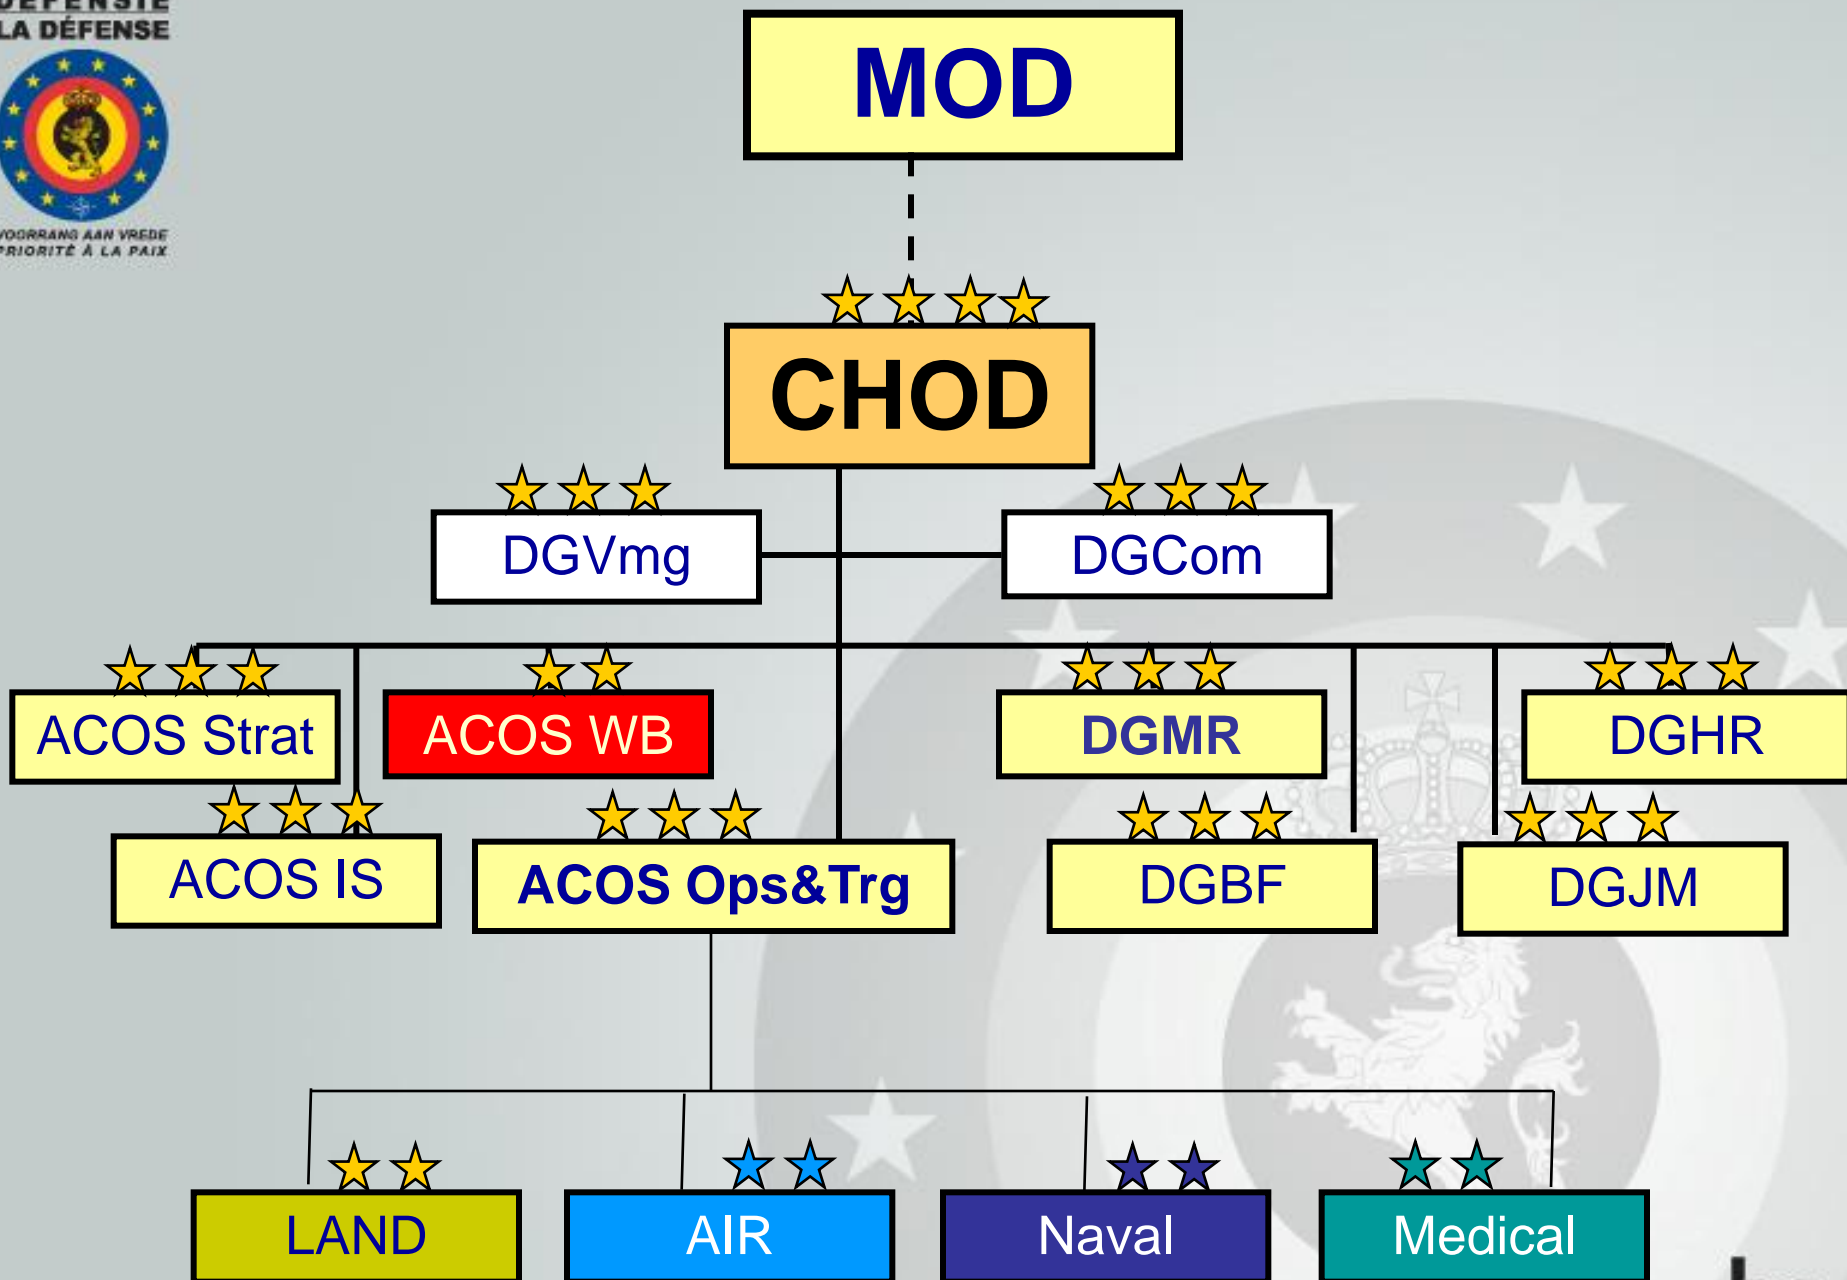

 <p>DEFENSIE LA DÉFENSE</p> <p>VOORRANG AAN VREDE PRIORITÉ À LA PAIX</p>	<h1>Apostolat Militaire International</h1>	
<h2>Welcome adress</h2>		
	Sep 2012	

F. HENDRICKX, Ir

Major General

Aide de Camp to the King

Missions

Assistant Chief of Staff Well-being is in charge for

- Safety on the workplace
- Health protection of the workers (Civilian & Military)
- **Psychological support**
- Ergonomy
- Industrial hygiene
- Improvement of the workplace
- Sustainable development
- ...

Organisation

Competence
Center WB

Social Service
(OCASC)

Center for mental
health

Service for
religious and moral
support (SARM)

Adviser in mental
operations (COM)

SARM

Catholic

Protestant
/Reformed

Jewish

Secular (= non
religious)
Action center